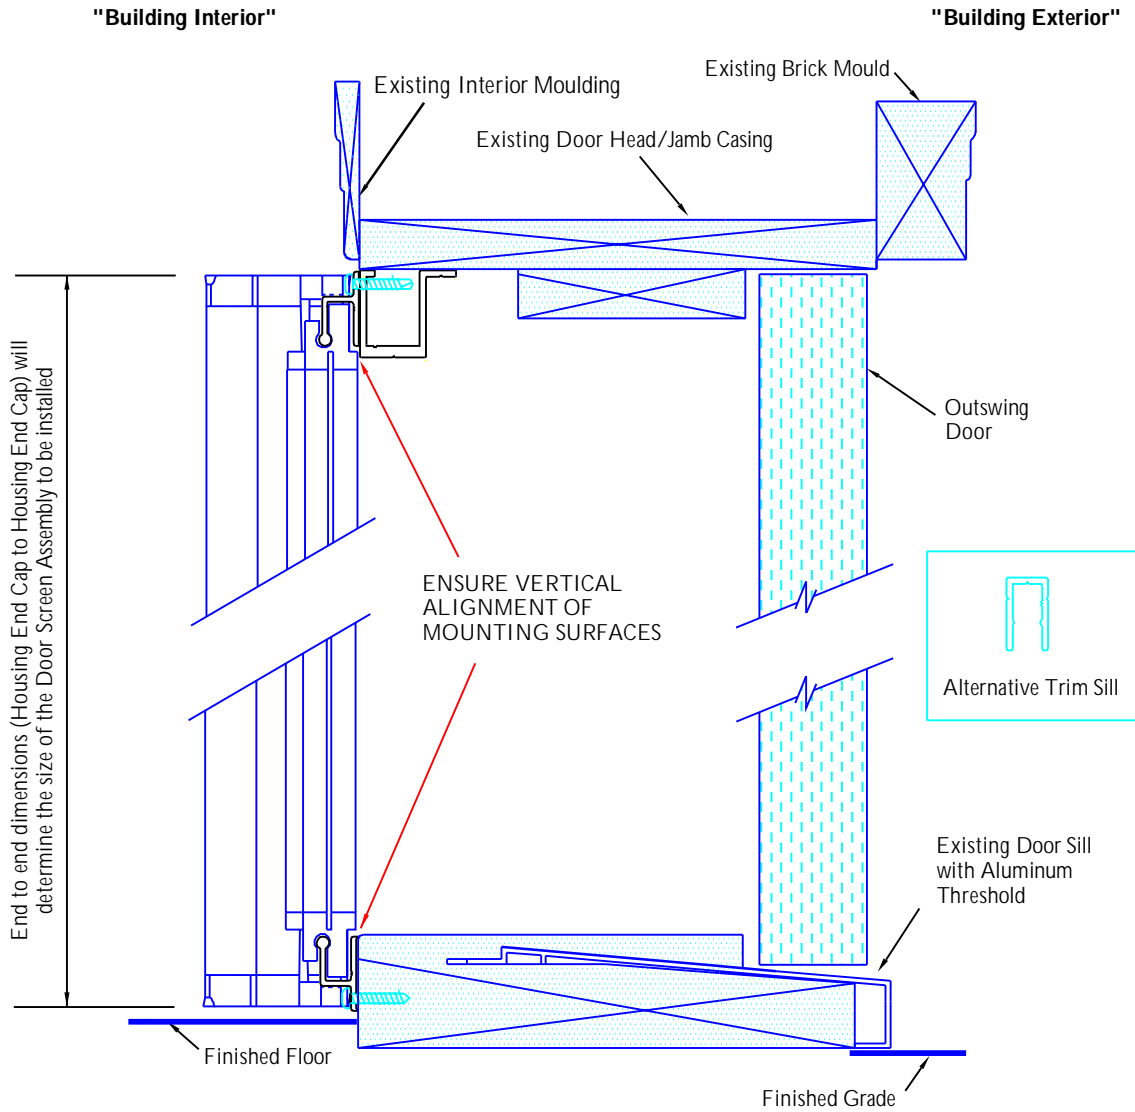

OUTSWING DOOR WITH TRIM SILL

FOR ILLUSTRATION PURPOSES ONLY

Creator: NDR	Date: 03/14/2006	Revision: Rev:
Drawing Title: PSPHANINSTOUTSWING-TRIM01		
© 2010 Phantom Mfg. Intl Ltd.		Scale: As Shown