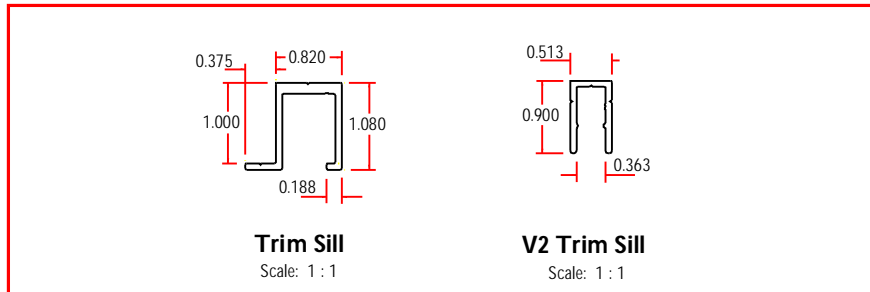

OUTSWING DOOR WITH TRIM SILL

FOR ILLUSTRATION PURPOSES ONLY

Creator: NDR	Date: 03/14/2006	Revision: Rev:
Drawing Title: PSPHANINSTOUTSWING-TRIM01		
© 2010 Phantom Mfg. Intl Ltd.		Scale: As Shown