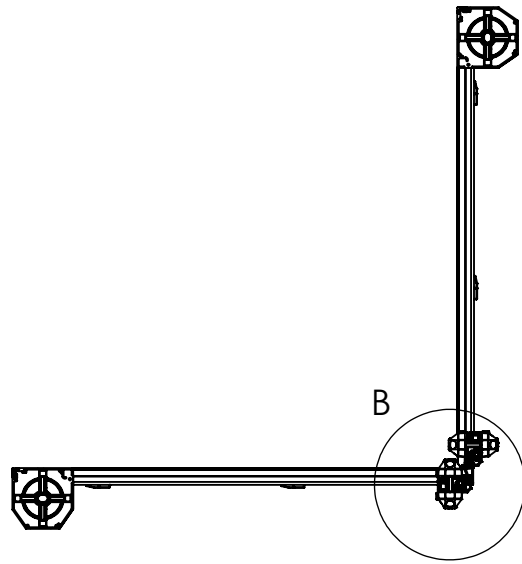

Scale 1:7

SECTION A-A

Right Unit

Left unit

DETAIL B  
SCALE 1 : 2

3/4" Brushpile #68081

Left unit overlapping right unit.

Date: 09/12/2018

Part No:

Scale:  
1:10

Retractable Wall Screen Open Corner, Extended

Document No:

Revision:

Third Angle Projection

Drawn By: O.G