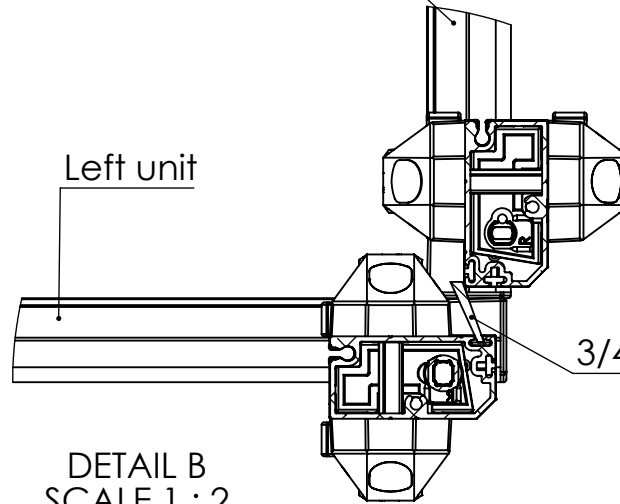

Scale 1:7

SECTION A-A

Right Unit

Left unit

DETAIL B  
SCALE 1 : 2

3/4" Brushpile #68081

Left unit overlapping right unit.

Date: 09/12/2018

Part No:

Scale:  
1:10

Retractable Wall Screen Open Corner, Extended

Document No:

Revision:

Third Angle Projection

Drawn By: O.G