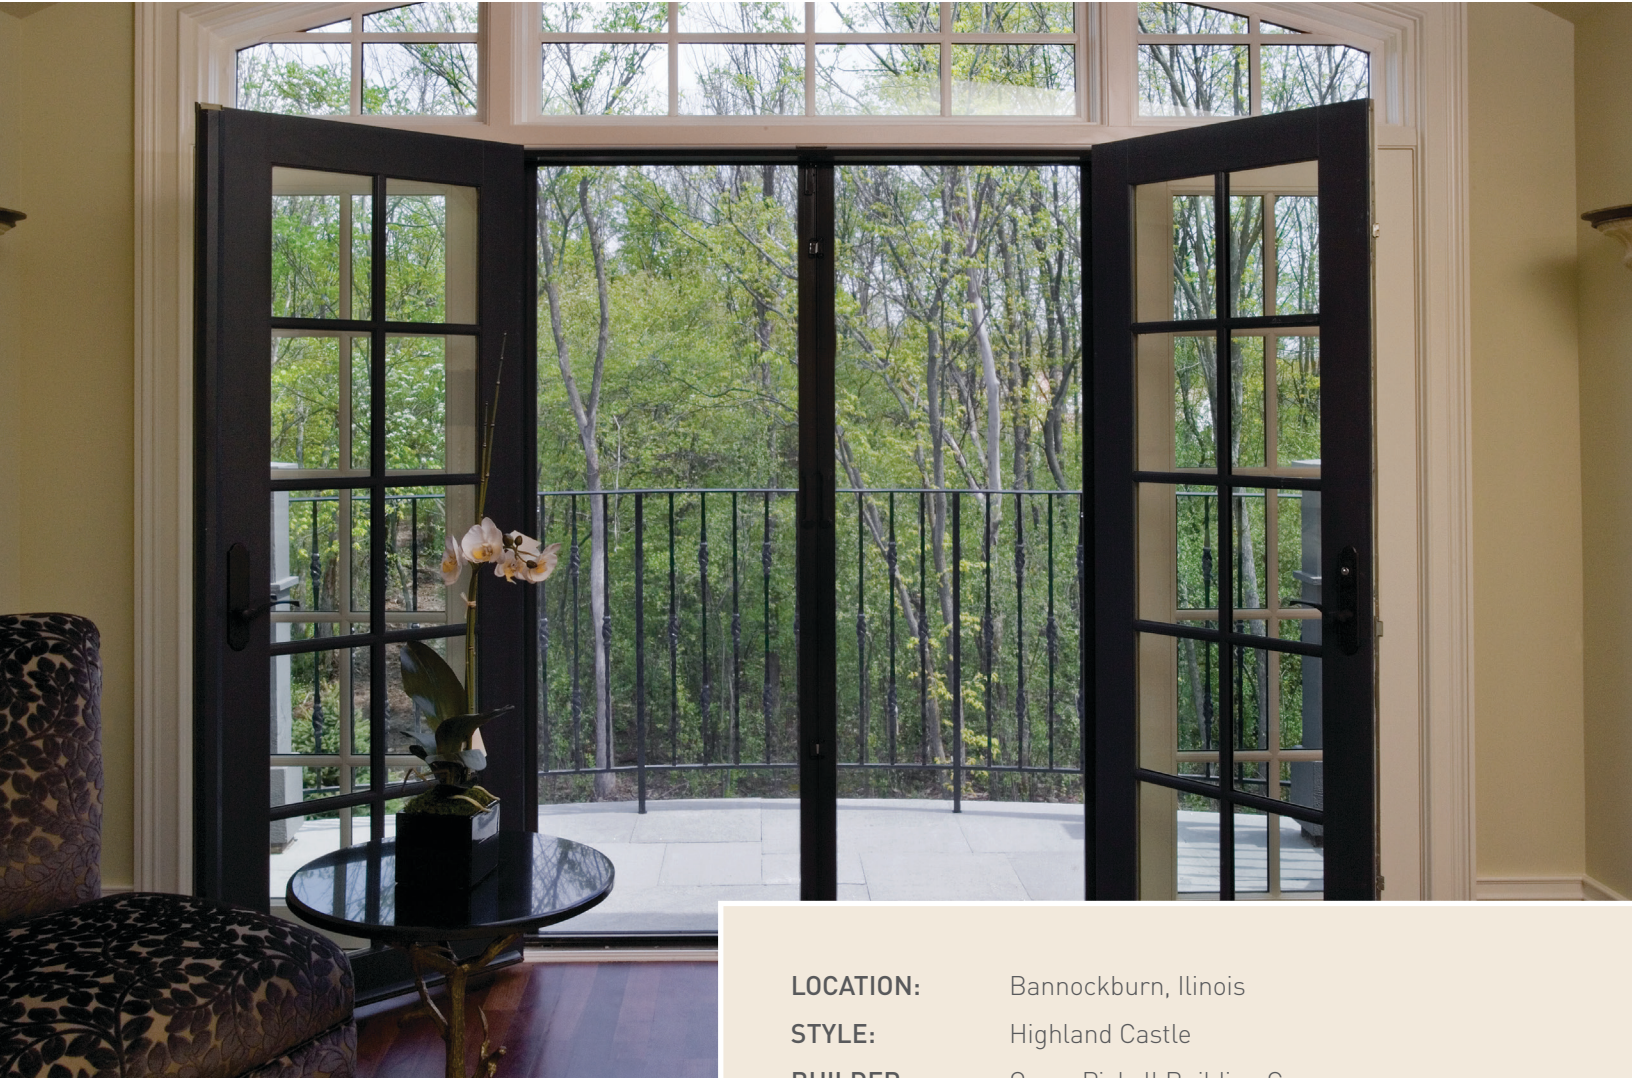

The Scottish Manor

Phantom's retractable door screens chosen for Chicago Home+Garden 2008 Showhouse

“It was important to find a screen solution that would be suitable for several double-French doors throughout the home. More importantly, they needed to retract out of sight, blending into the doorframes.”