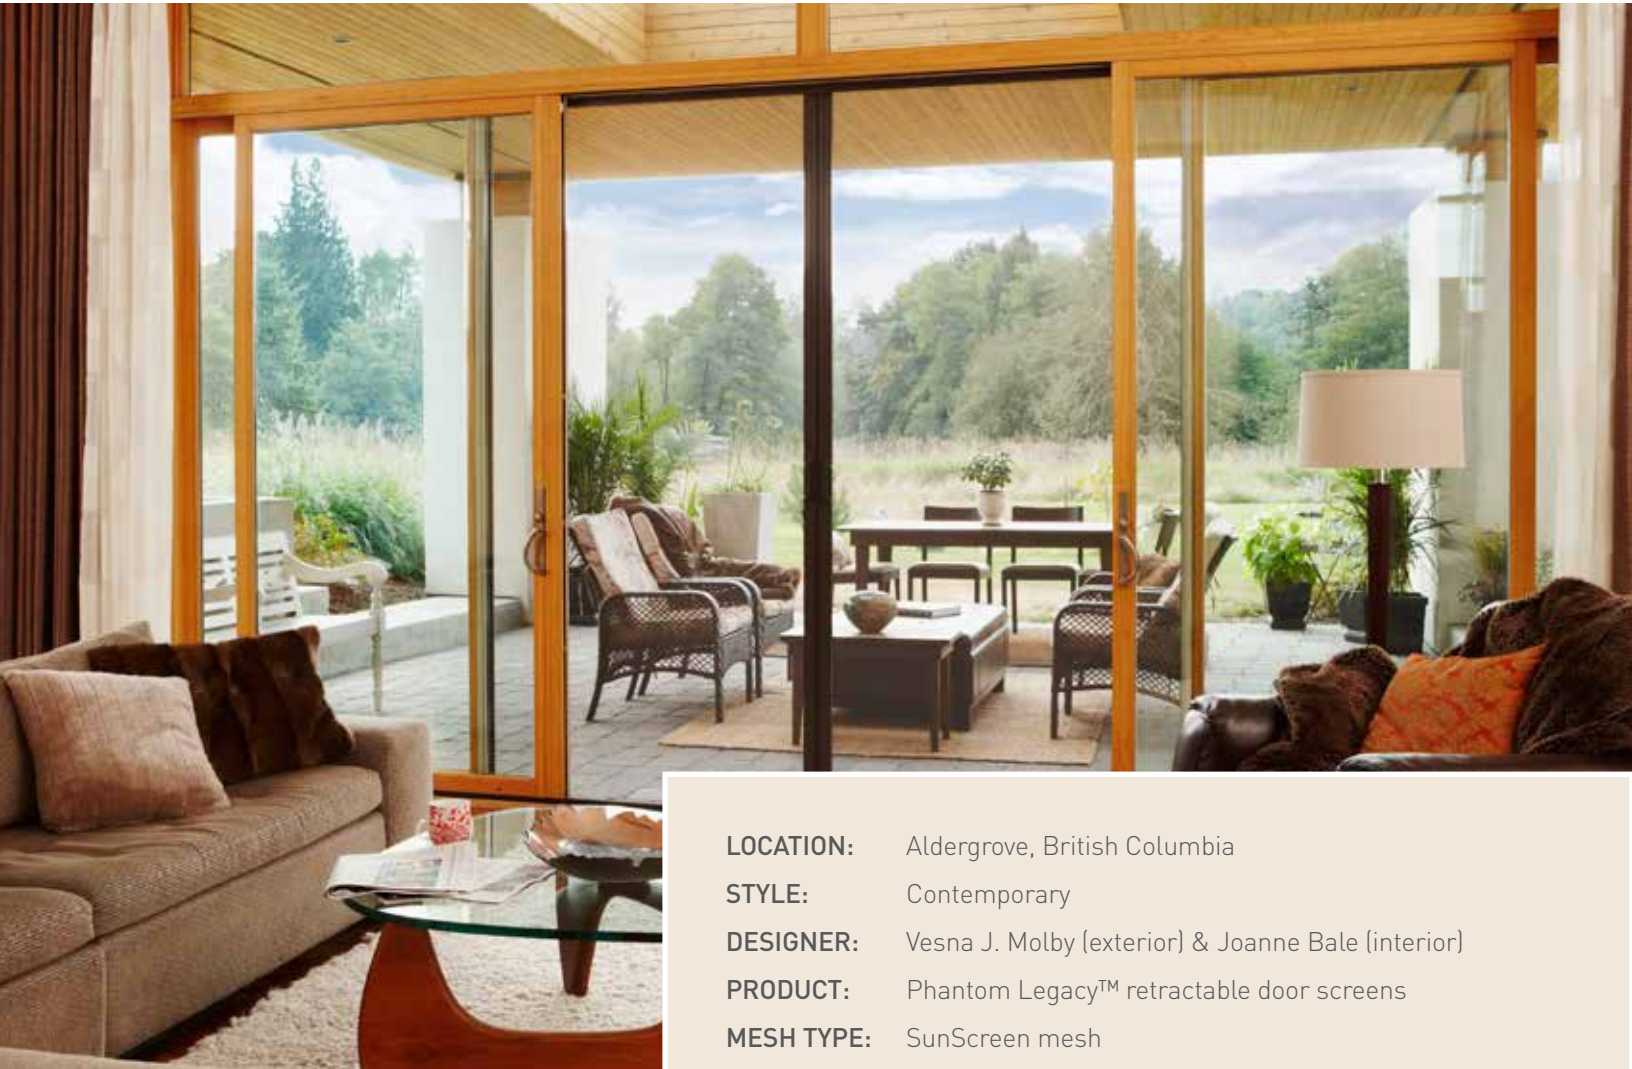

Retractable door screens keep bugs at bay, combining comfort with style

Private residence, Aldergrove, BC: a modern country house

“There’s nothing like being able to fling the doors wide open to enjoy the breeze, especially towards the end of a hot summerday. Phantom’s retractable door screens help us do exactly that.”

*– Joanne & Gary B,
homeowners*

- LOCATION:** Aldergrove, British Columbia
- STYLE:** Contemporary
- DESIGNER:** Vesna J. Molby (exterior) & Joanne Bale (interior)
- PRODUCT:** Phantom Legacy™ retractable door screens
- MESH TYPE:** SunScreen mesh
- NEED:** Proximity to nearby farms forced the homeowners to keep their patio doors closed in order to avoid letting in insects. They needed to source screens that would fit their large sliding doors and work with the design of the home.
- SOLUTION:** Phantom’s screens were selected as the design-friendly option that would deliver relief from the bugs while letting in the breeze. The screens now connect the living room with an outdoor entertaining area, pulling out when needed and retracting in their color matched housings when not in use.

OVERVIEW

Located in the small town of Aldergrove, British Columbia, Canada, this custom designed home on an expansive 5 acre lot boasts modern design and clean lines. Phantom's door screens match with the design of the house and stay out of sight when not in use - a perfect solution for the homeowners who do not wish to display the screens all year round but need to block the insects from entering the house. Thanks to the relatively mild climate of BC's coastal region, they can now keep their doors open from early spring to late fall.