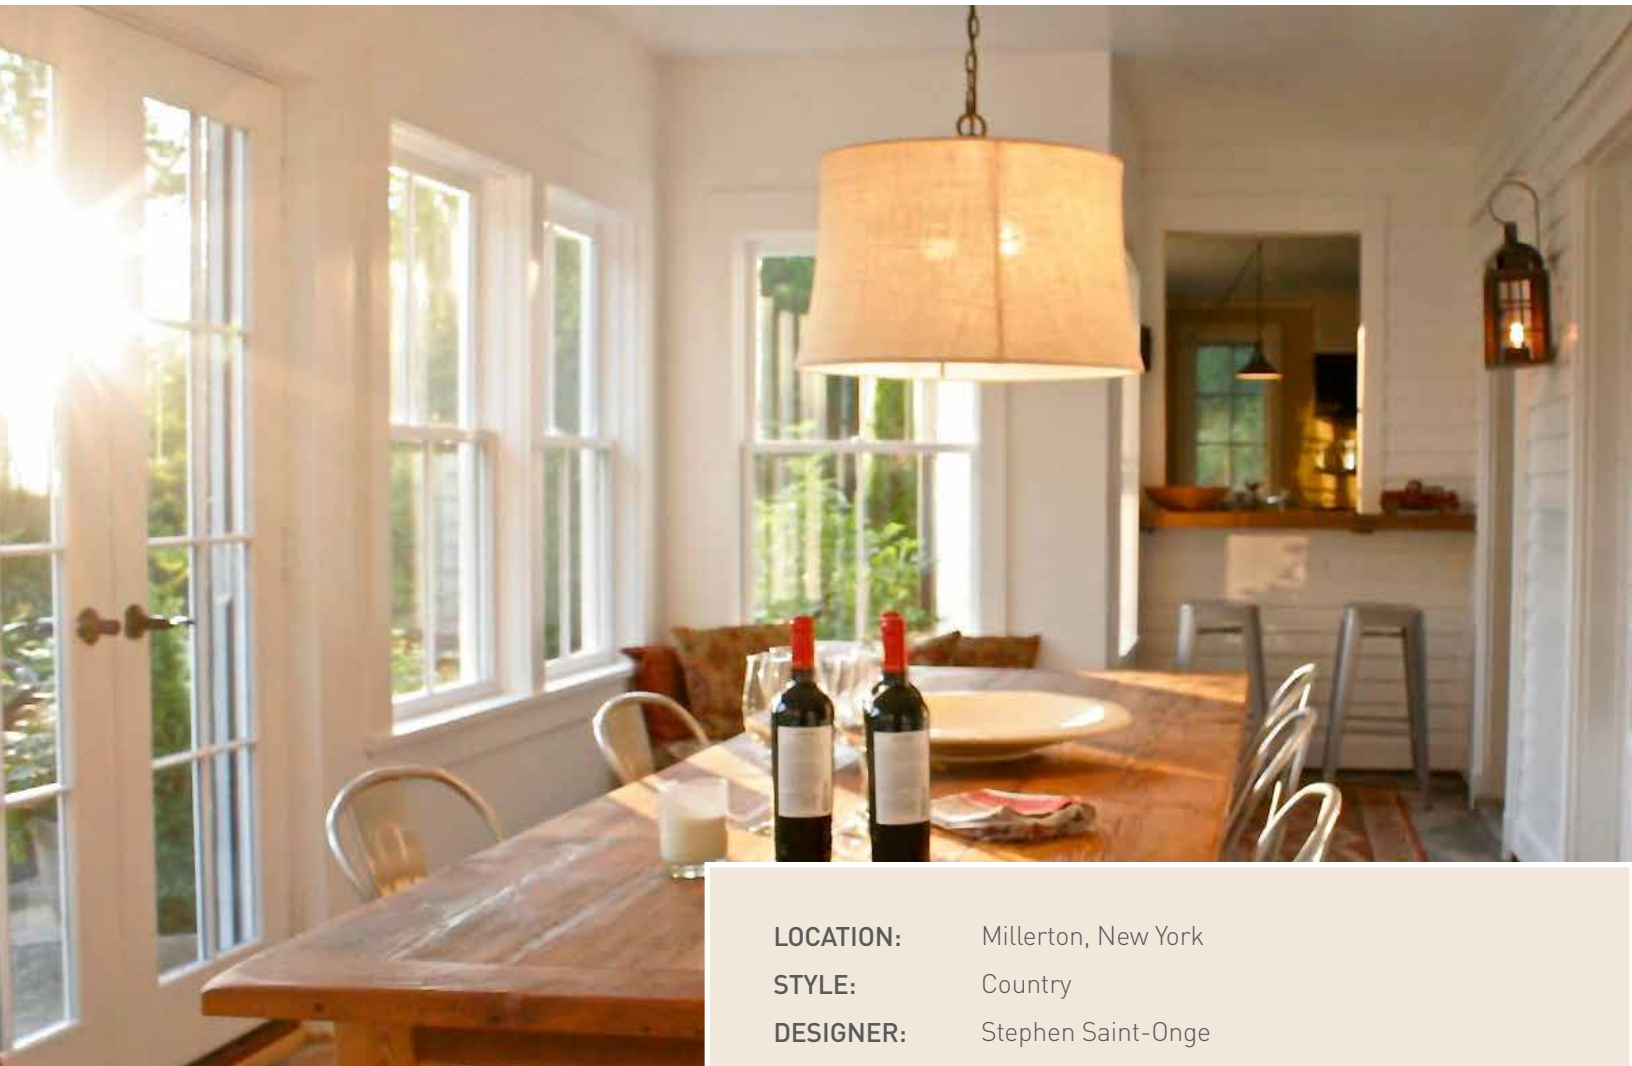

A room with a view

Phantom's retractable door screens selected for a year-round gathering space in Millerton, NY

"This is an example of taking a space you already have and making it more like your dream home. It's about getting excited about your home again. Seeing it with new eyes, imagining what could be and bringing that to life."

OVERVIEW

Stephen Saint-Onge, a published author, speaker and interior designer, was requested by a family in Millerton, NY, to update their existing enclosed patio. Originally built in the 1970s, the main structure was in bad repair. Stephen turned the previously run-down patio into a year-round dining room, creating a dining area that incorporates large windows, French doors that open to the backyard, and allows homeowners take in the changing seasons while letting light into the new room.